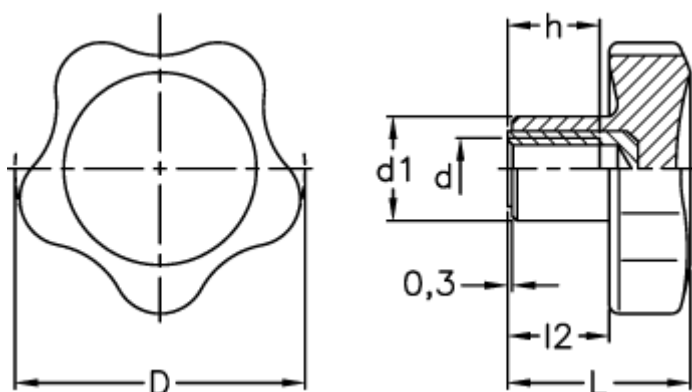

Data Sheet

Article number: 2302151712
Description: E+G Lobe knob
VC.692/40 S-M8-CLEAN

Measures

D = 40
d1 = 15
d 6H = M8
h = 13
L = 26.0
l2 = 14.0